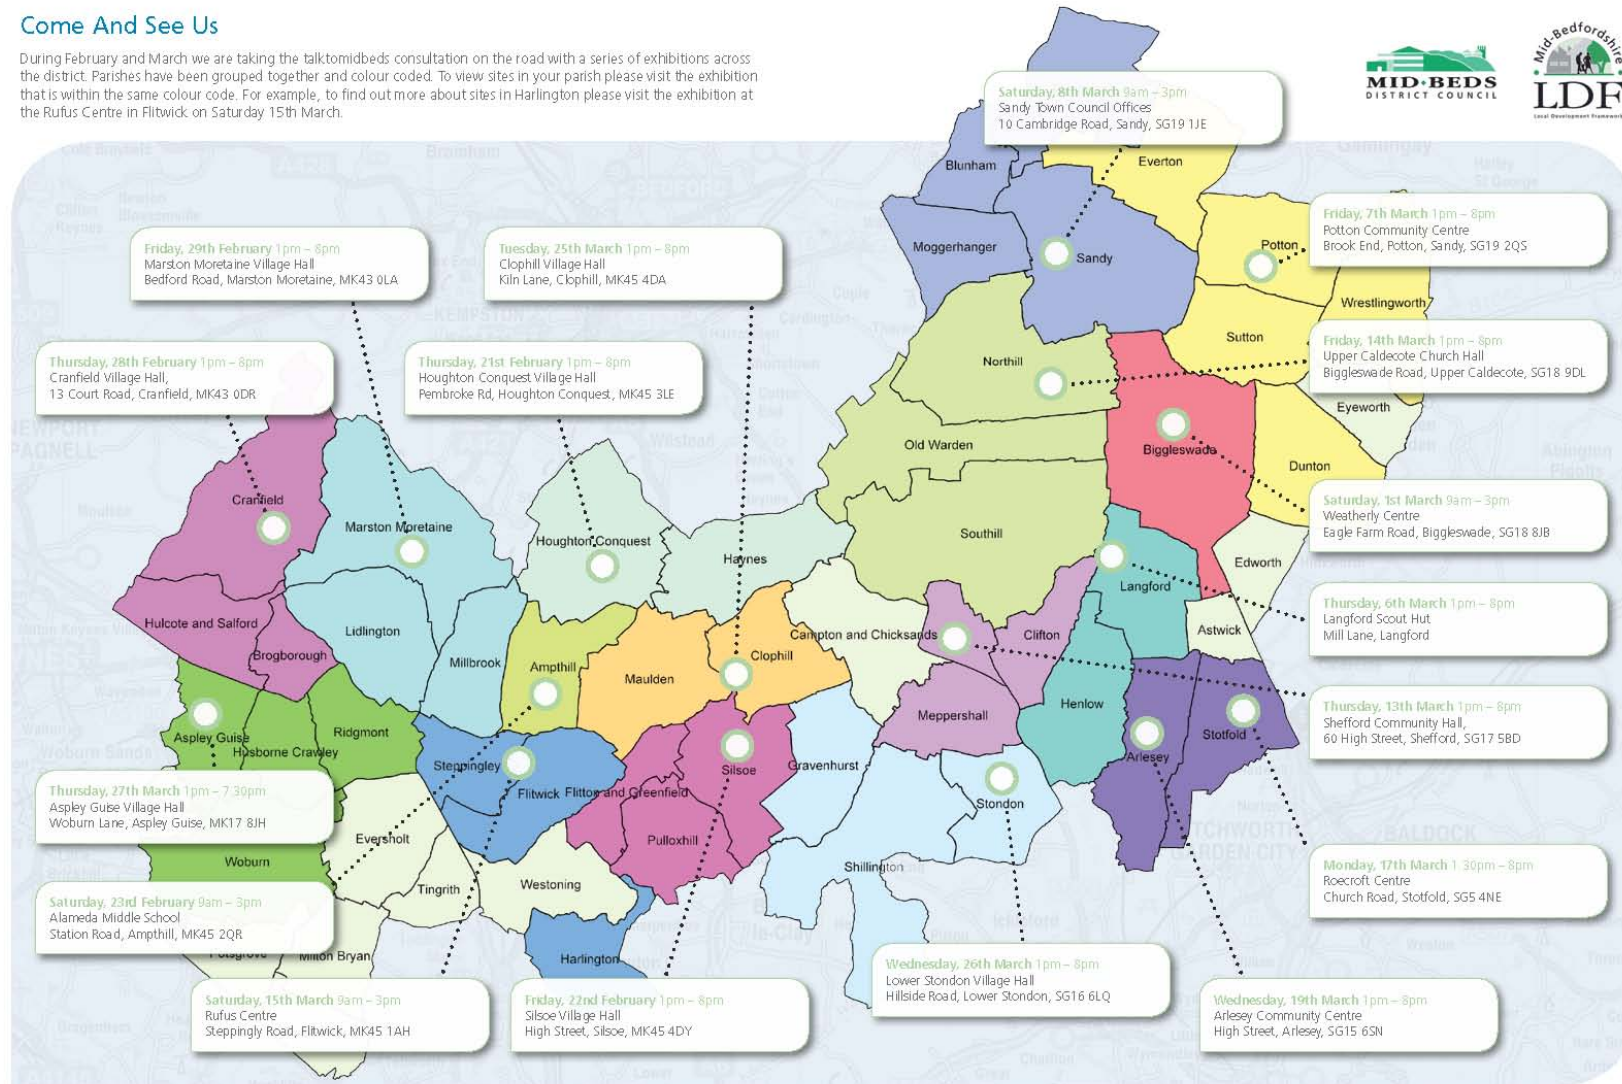

Site Allocations, Issues and Options Consultation

Round One

Come And See Us

During February and March we are taking the talktomidbeds consultation on the road with a series of exhibitions across the district. Parishes have been grouped together and colour coded. To view sites in your parish please visit the exhibition that is within the same colour code. For example, to find out more about sites in Harlington please visit the exhibition at the Rufus Centre in Flitwick on Saturday 15th March.