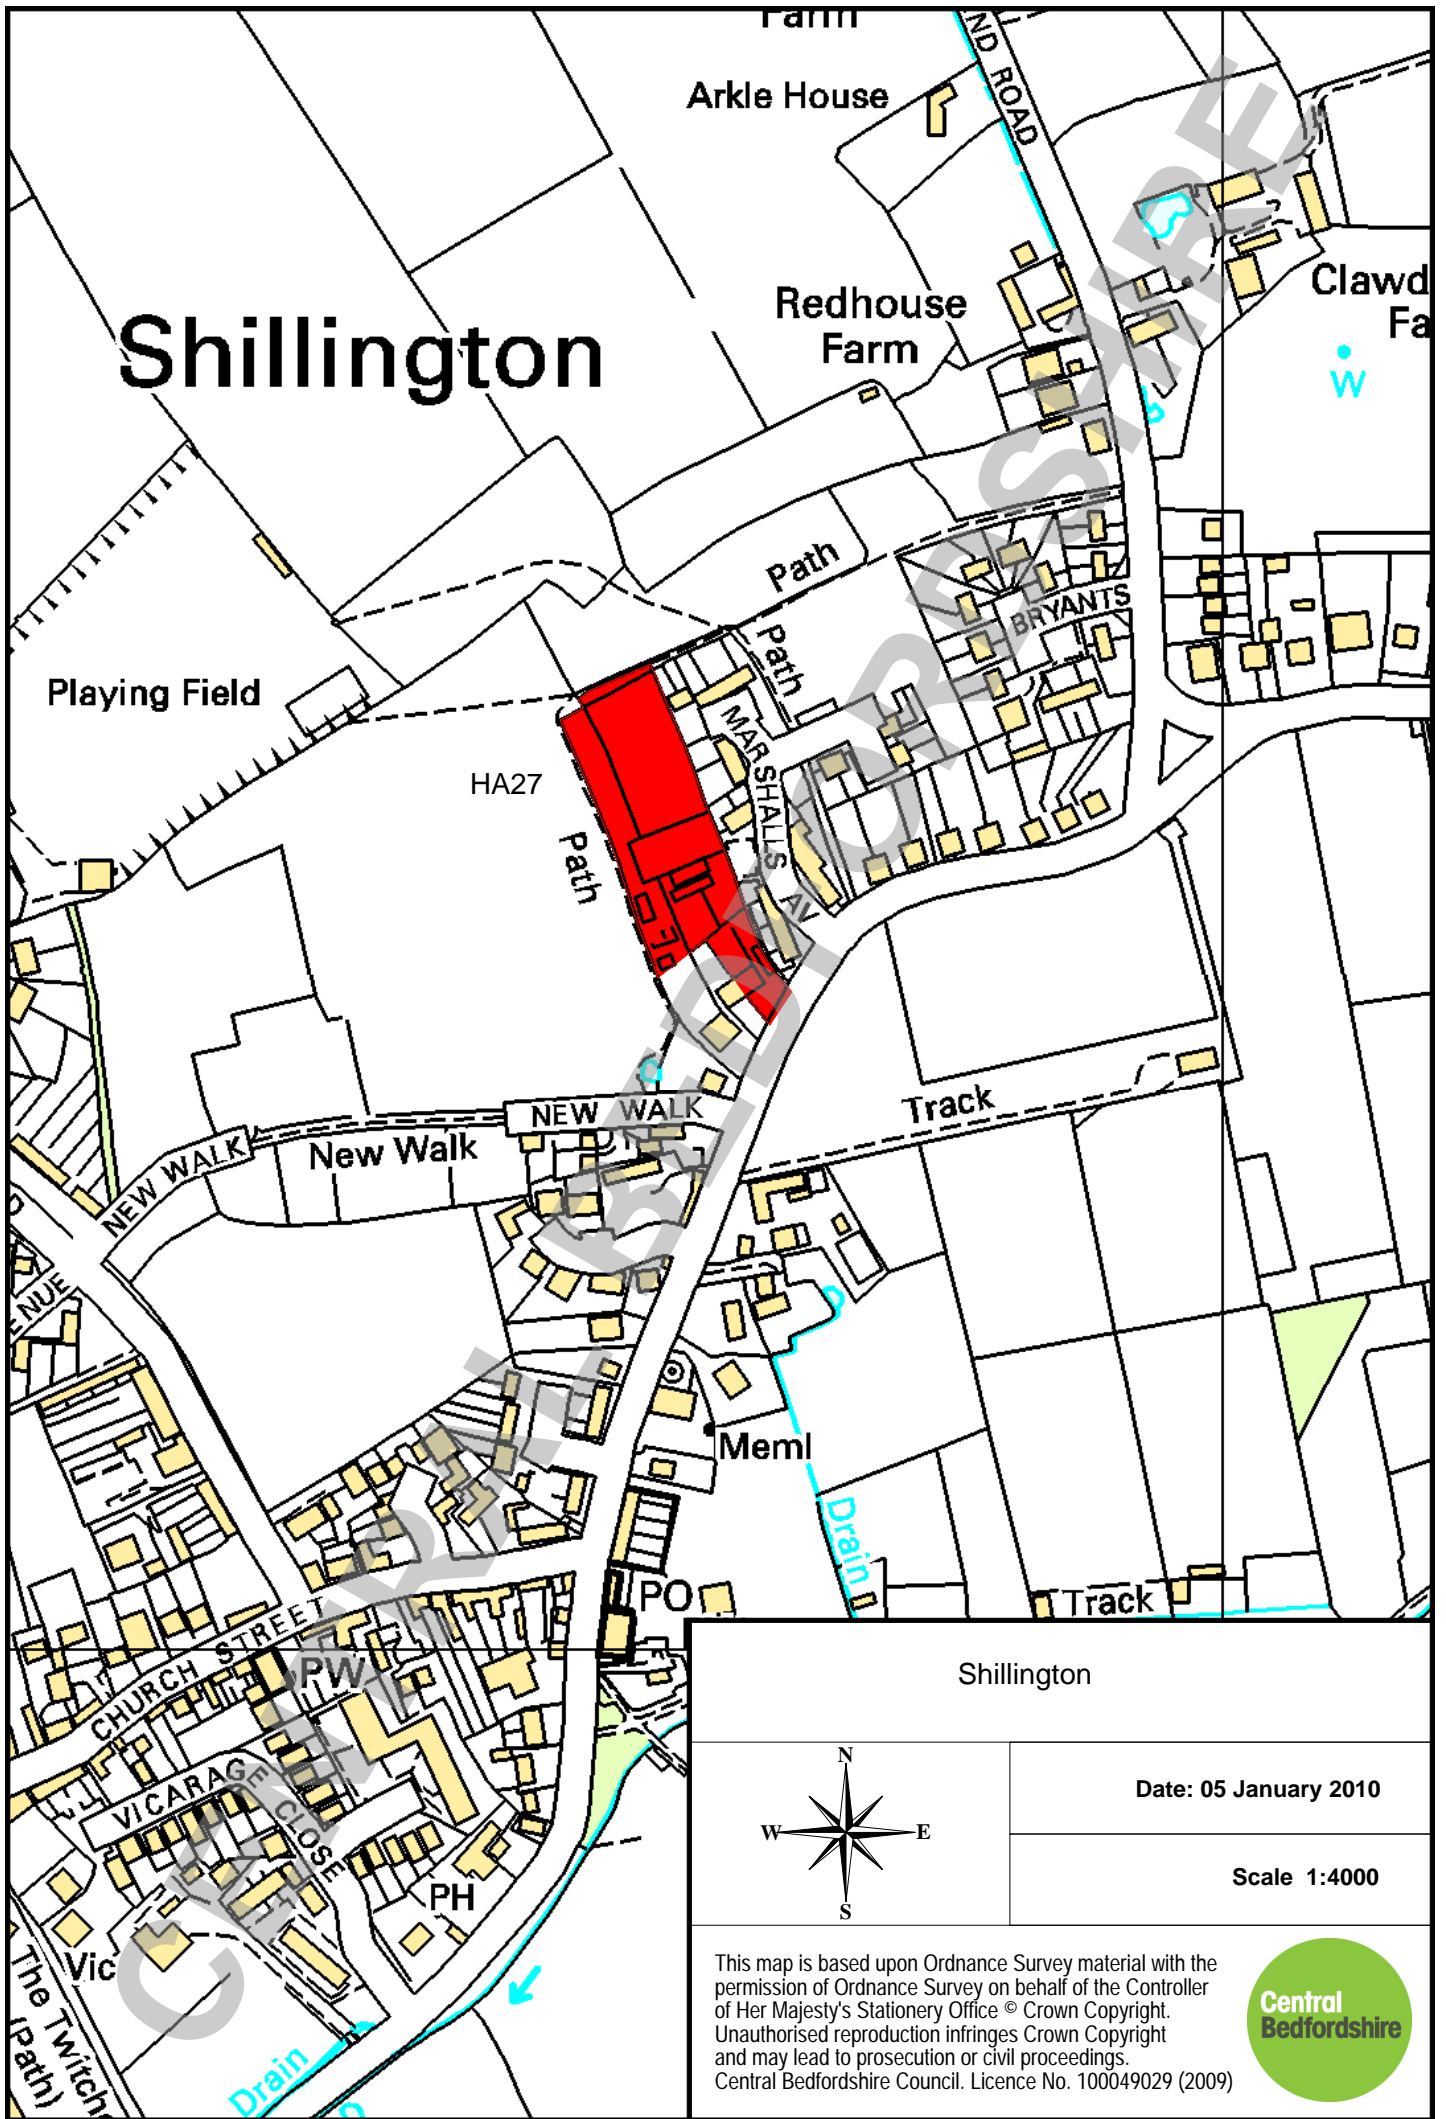

Shillington

Shillington

Date: 05 January 2010

Scale 1:4000

This map is based upon Ordnance Survey material with the permission of Ordnance Survey on behalf of the Controller of Her Majesty's Stationery Office © Crown Copyright. Unauthorised reproduction infringes Crown Copyright and may lead to prosecution or civil proceedings. Central Bedfordshire Council. Licence No. 100049029 (2009)

Central Bedfordshire